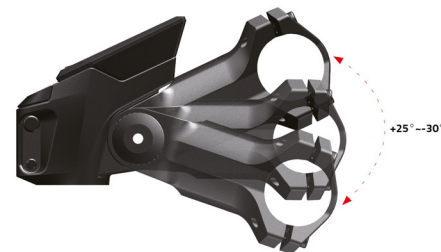

**Stem compatible with Bosch
HMI cradle
STEB-02**

MATERIAL: AL6061
HANDLEBAR Ø: 31.8MM
LENGTH: 90/100/110/120MM
ANGLE: +25° ~ -30°
WEIGHT: 350G (100MM)(TBD)